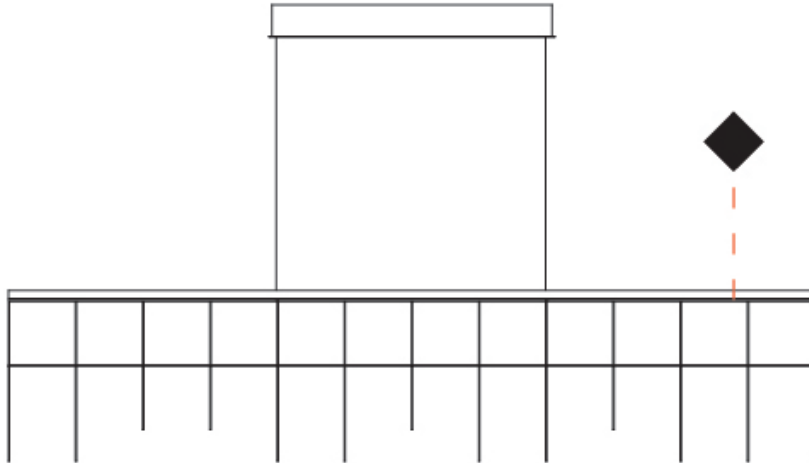

COSMOS SQUARE SUSPENSION

D1010050-

PROJECT

TYPE

SPECIFIER

QUANTITY

DATE