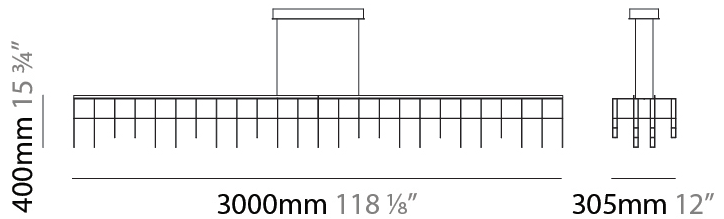

COSMOS SQUARE SUSPENSION

D1010051-

base number	LED Dimming	Color Temperature	Finish Options

1. To build a product code in our configurator select the specify button on the base model # product page
2. To build a manual product code on this datasheet choose from the options listed below in blue font and add the suffix to the base model #

GENERAL

Series: Cosmos Square
Partner: Quasar
Division: Design
Installation: Suspension
Product Type: Chandelier
Mounting Location: Ceiling

PHYSICAL

Shape: Square
Length (mm): 3000
Length (in): 118 1/8"
Width (mm): 305
Width (in): 12
Height (mm): 400
Height (in): 15 3/4"
Max. Overall Height (mm): 2450
Max. Overall Height (in): 94 1/2"
Weight (kg): 16
Weight (lbs): 35.27
Fixture Finish: NIC / BRA / BBR
Fixture Material: Metal
Cable Details: 2000mm Cable
Upon Request: Custom Sizes Optional Dowlight upon request

ELECTRICAL

Number of Lamps: 258
Lamp Type: LED
Input Wattage (W): 155
Max. Wattage Per Lamp (W): 0.6
Dimming: 0-10V Dimming / Phase Dimming (120Vac Only)
Driver Included: Yes
Driver Location: Integrated
Driver Type: Constant Voltage - Universal
Driver Class: Class 1
Input Voltage (V): 120 - 277
Output Voltage (V): 12

LED

Number of LEDs: 258
Color Temperature (°K): 2400 / 2800
Max. Delivered Lumen (lm): 7740 (2800K)
CRI: >90 CRI
Lamp Life (hrs): 50000

OPTICAL

RATINGS AND CERTIFICATIONS

Certified By: Certified for North American Standards
IP rating: IP20